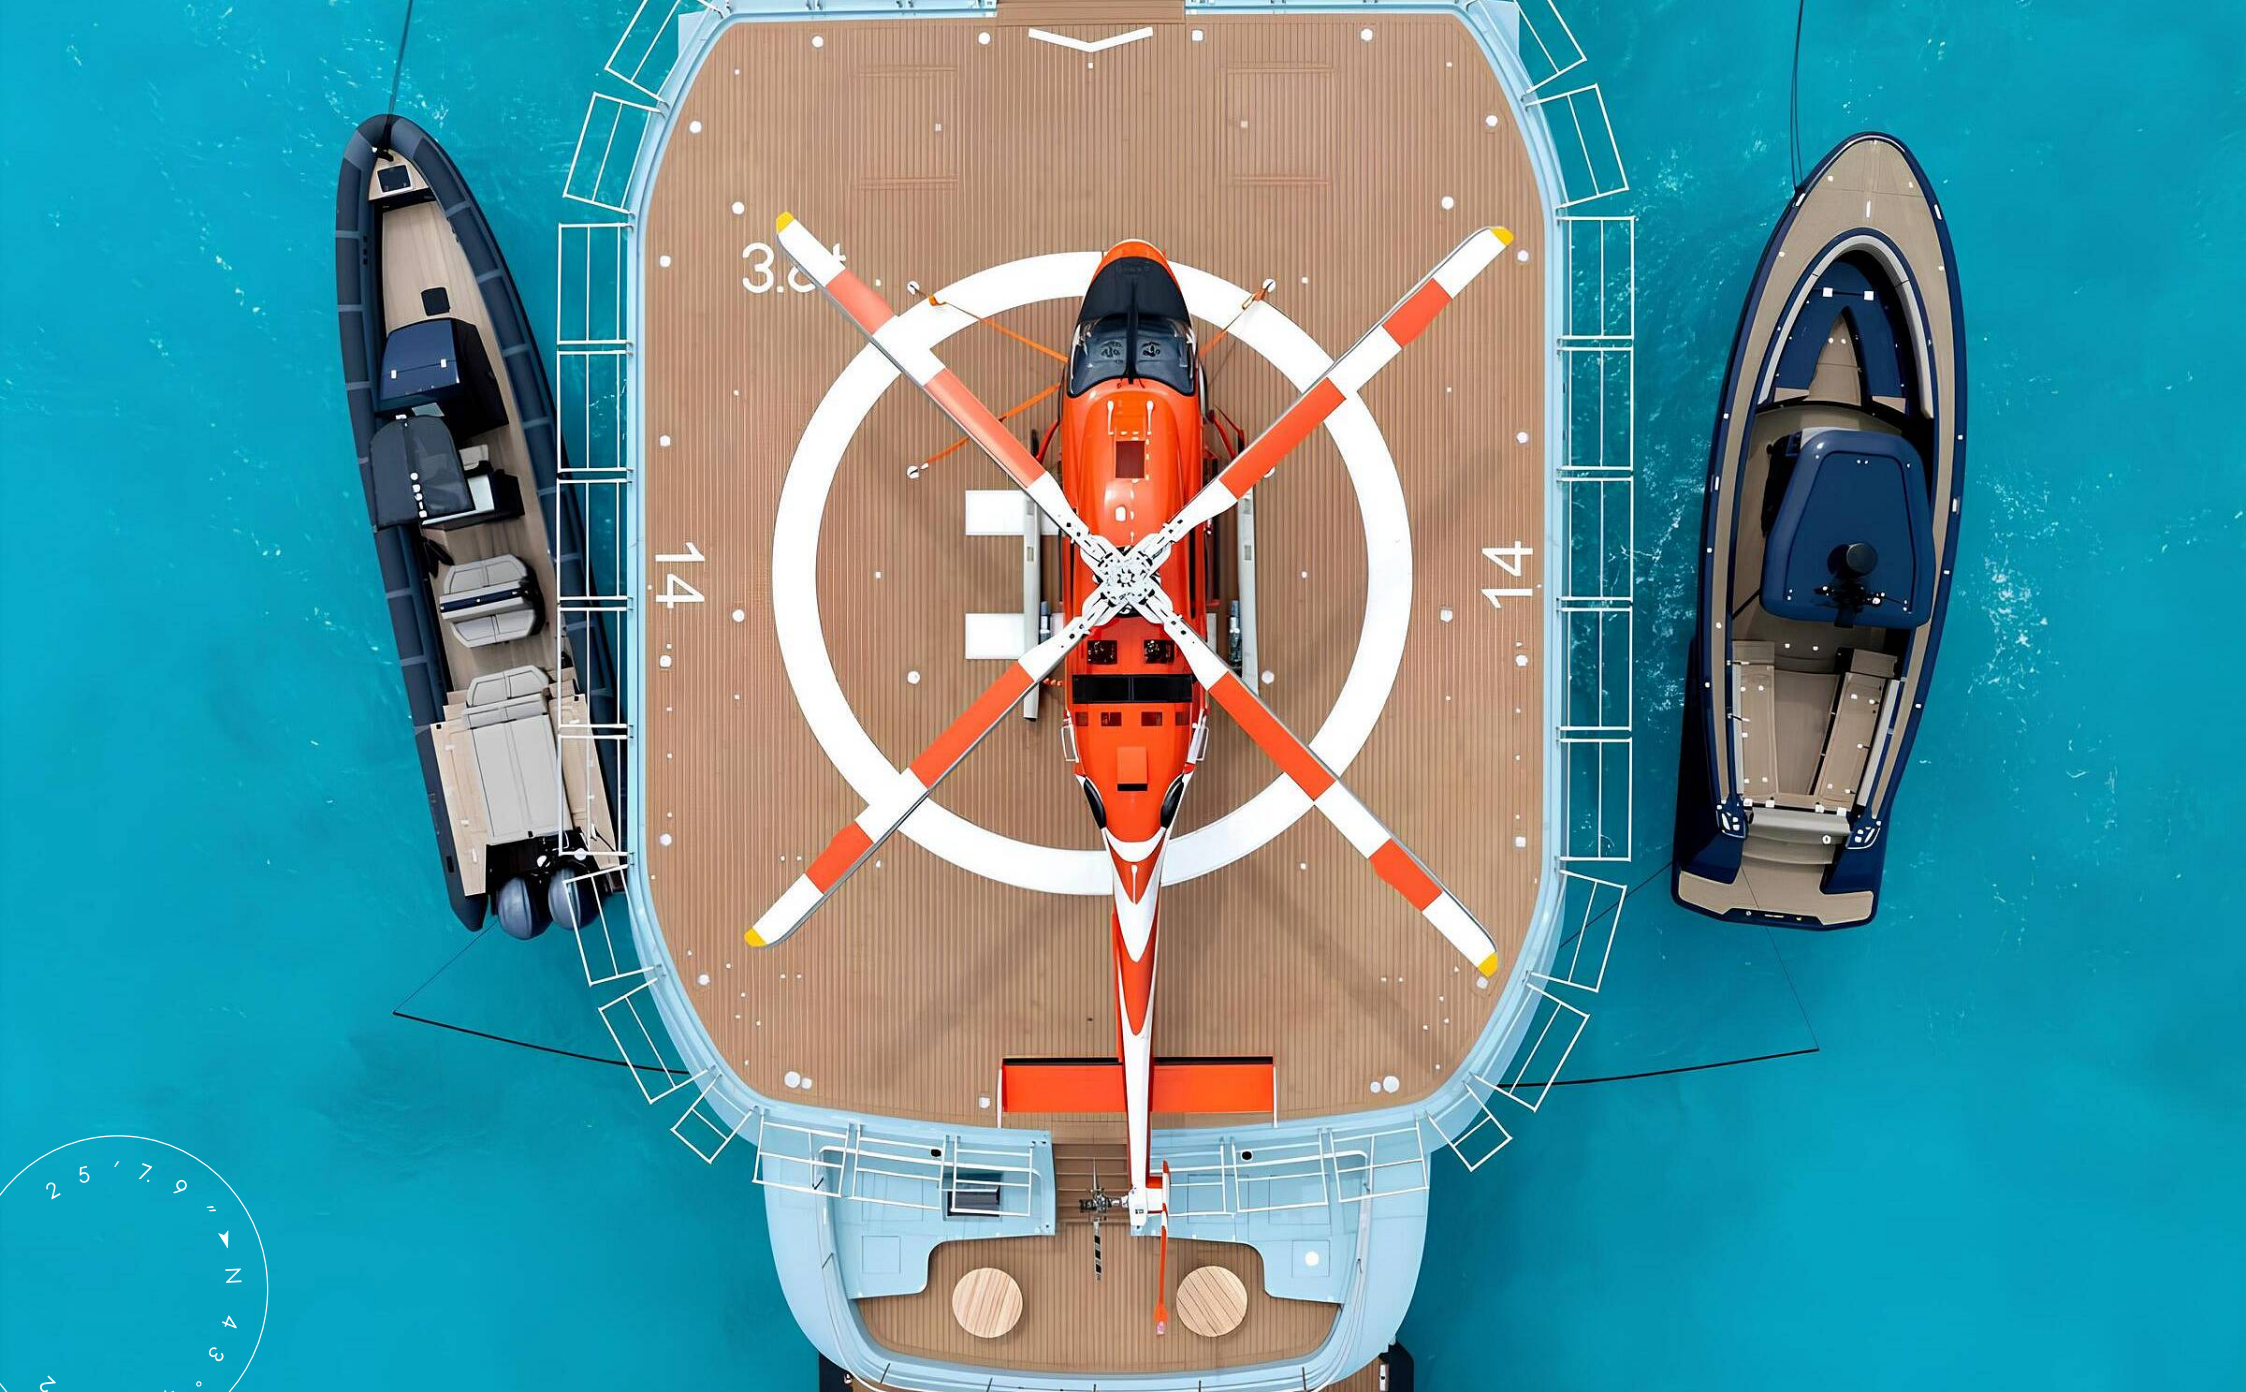

HELIPAD

M/Y LIMERENCE