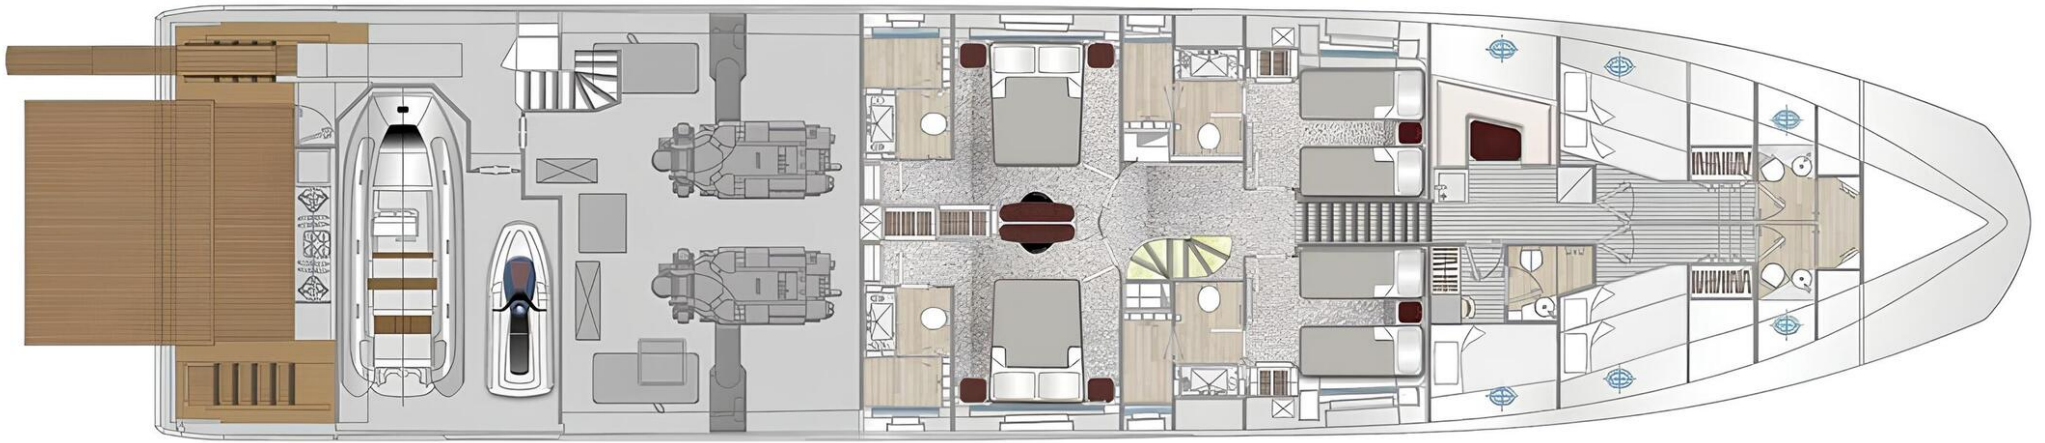

M/Y INFINITE VOYAGE III

General Arrangement

FLYBRIDGE

MAIN DECK

LOWER DECK

KIRILL KUATOV

+377 607 93 15 20

+39 333 576 44 44