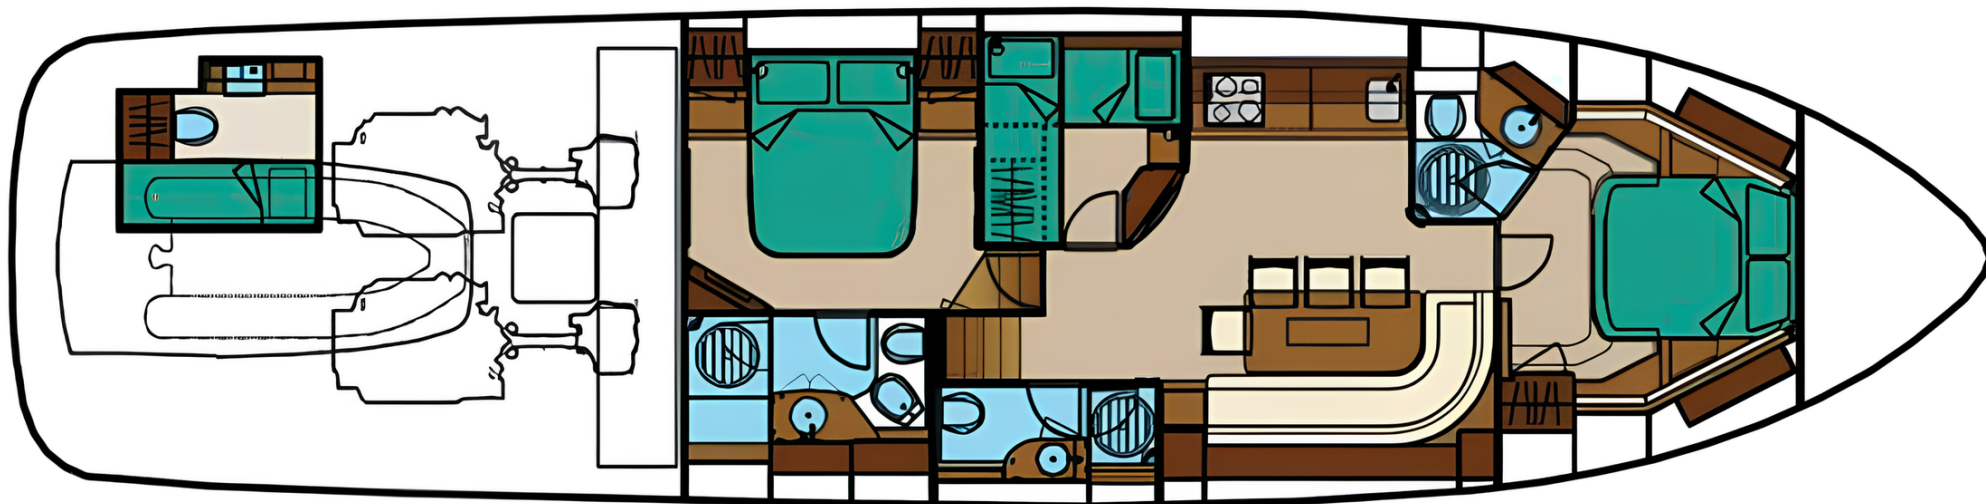

Accommodation is arranged for up to 6 guests across three en-suite staterooms. The full-beam master suite is positioned amidships, complemented by a VIP cabin forward and a twin guest cabin. The main saloon combines lounge and dining areas in the restrained, functional style characteristic of contemporary **Riva** interiors. A separate crew cabin accommodates one crew member.

M/Y NESMARI

GUEST CABIN

M/Y NESMARI

General Arrangement

PROFILE

TOP VIEW

MAIN DECK

LOWER DECK