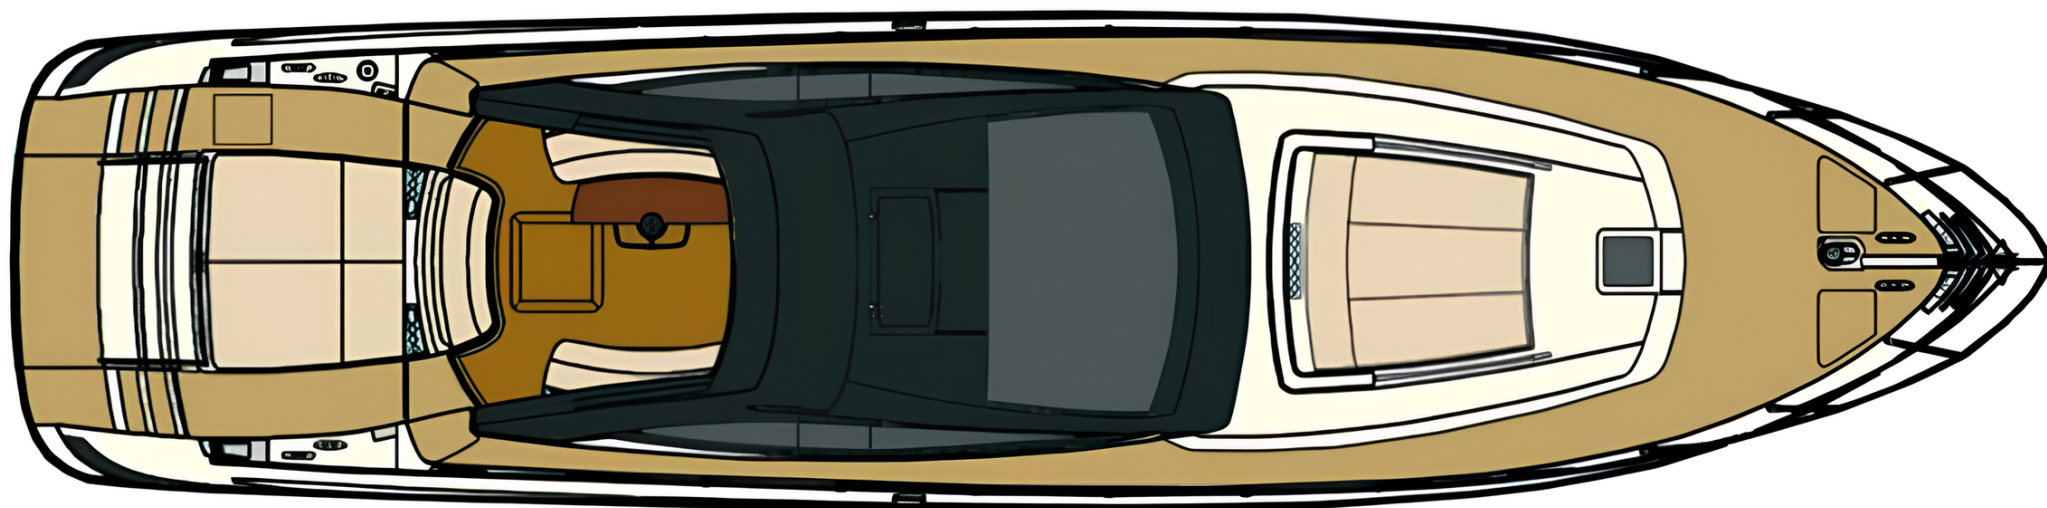

Exterior spaces are arranged with a focus on open-air living and fast coastal cruising. The hardtop is extended with an enlarged GRP aft section, providing additional shade over the cockpit. The aft deck incorporates a lounge area with a wet bar, sink, and ice maker, while teak decking, a hydraulic swim platform, and passerelle enhance usability and access to the water. Forward, a dedicated sunbathing area is designed for use both underway and at anchor.

M/Y NESMARI

GUEST CABIN

M/Y NESMARI

General Arrangement

PROFILE

TOP VIEW

MAIN DECK

LOWER DECK