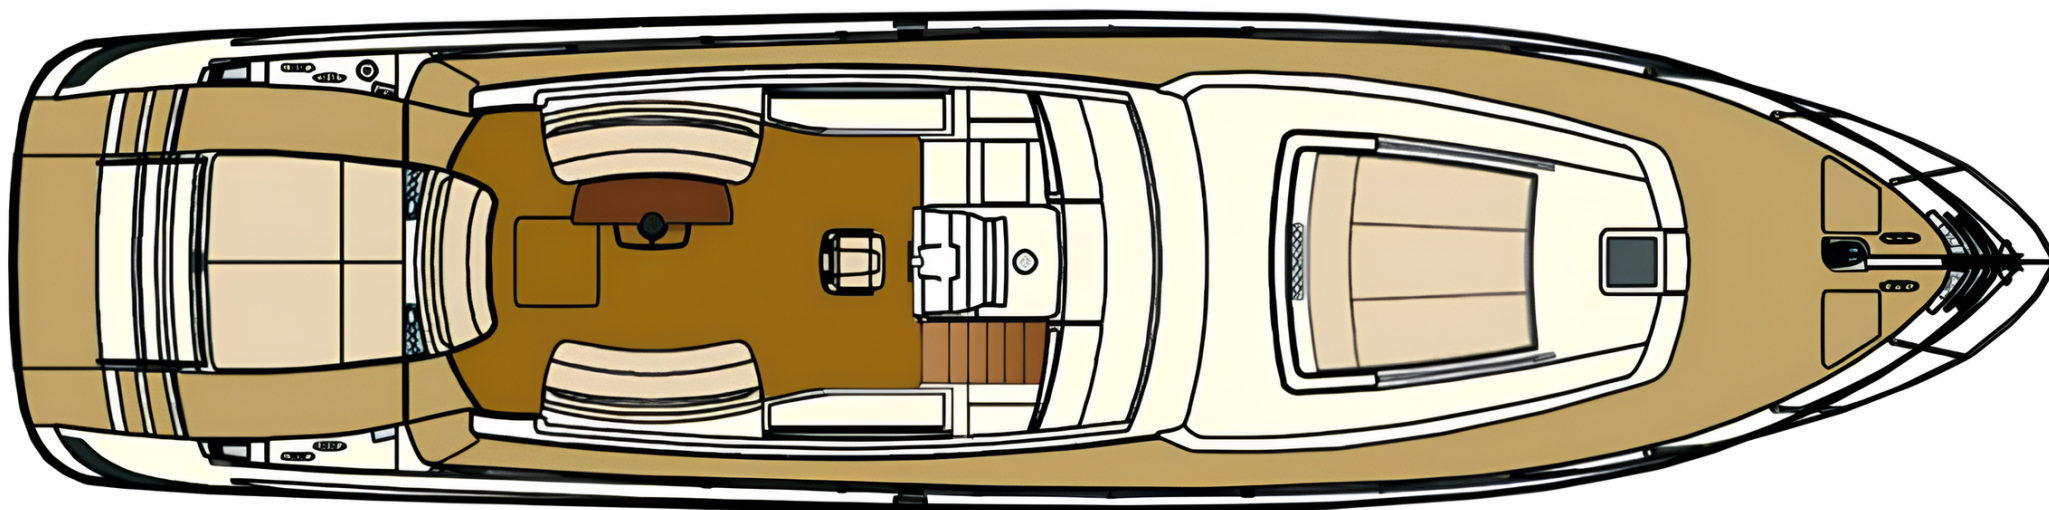

Exterior spaces are arranged with a focus on open-air living and fast coastal cruising. The hardtop is extended with an enlarged GRP aft section, providing additional shade over the cockpit. The aft deck incorporates a lounge area with a wet bar, sink, and ice maker, while teak decking, a hydraulic swim platform, and passerelle enhance usability and access to the water. Forward, a dedicated sunbathing area is designed for use both underway and at anchor.

M/Y NESMARI

GUEST CABIN

M/Y NESMARI

General Arrangement

PROFILE

TOP VIEW

MAIN DECK

LOWER DECK