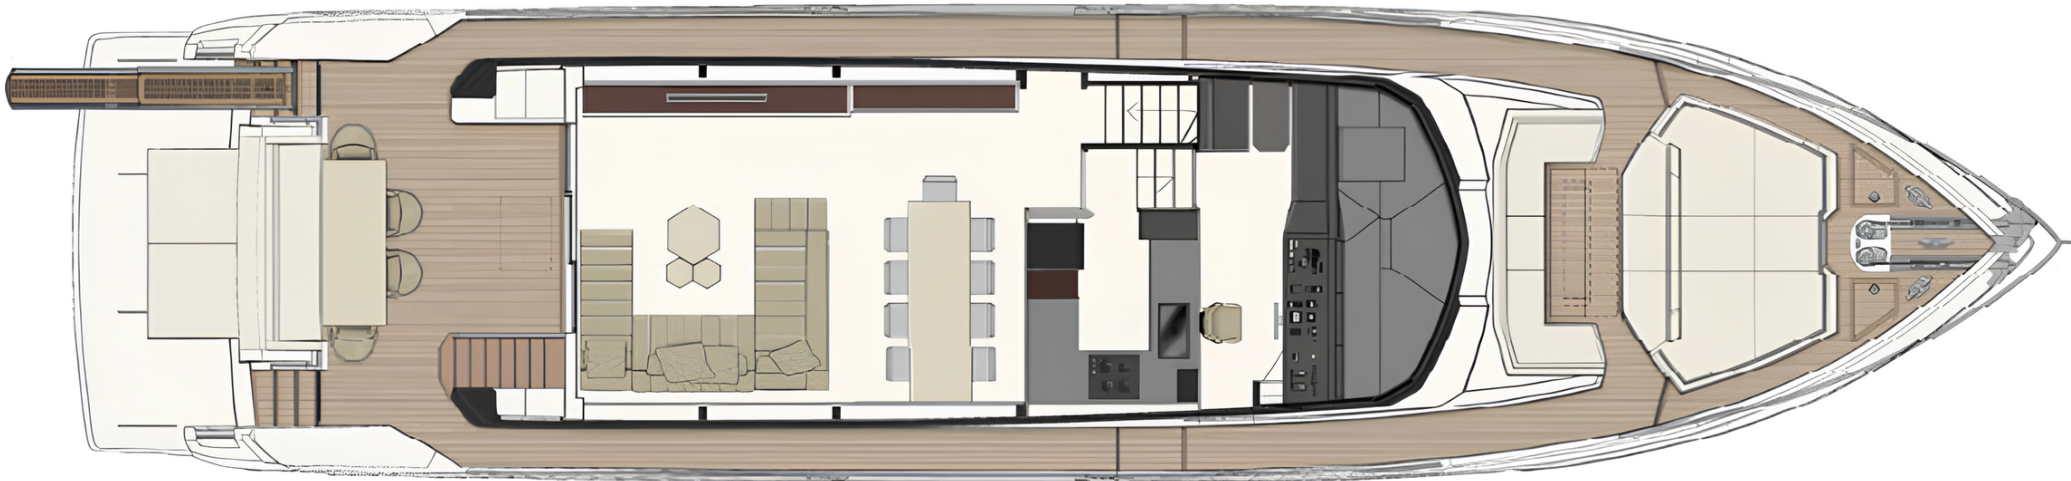

Her specification has been further enhanced with a carefully selected range of premium equipment, including a Williams SportJet 395 tender, a third docking station for improved manoeuvrability, an Idromar watermaker, a FLIR thermal imaging camera and an expanded navigation package. Together, these features enhance safety, operational flexibility and long-range cruising capability.

GUEST BATHROOM

M/Y ASTRID

General Arrangement

PROFILE

FLYBRIDGE

MAIN DECK

LOWER DECK

KIRILL KUATOV