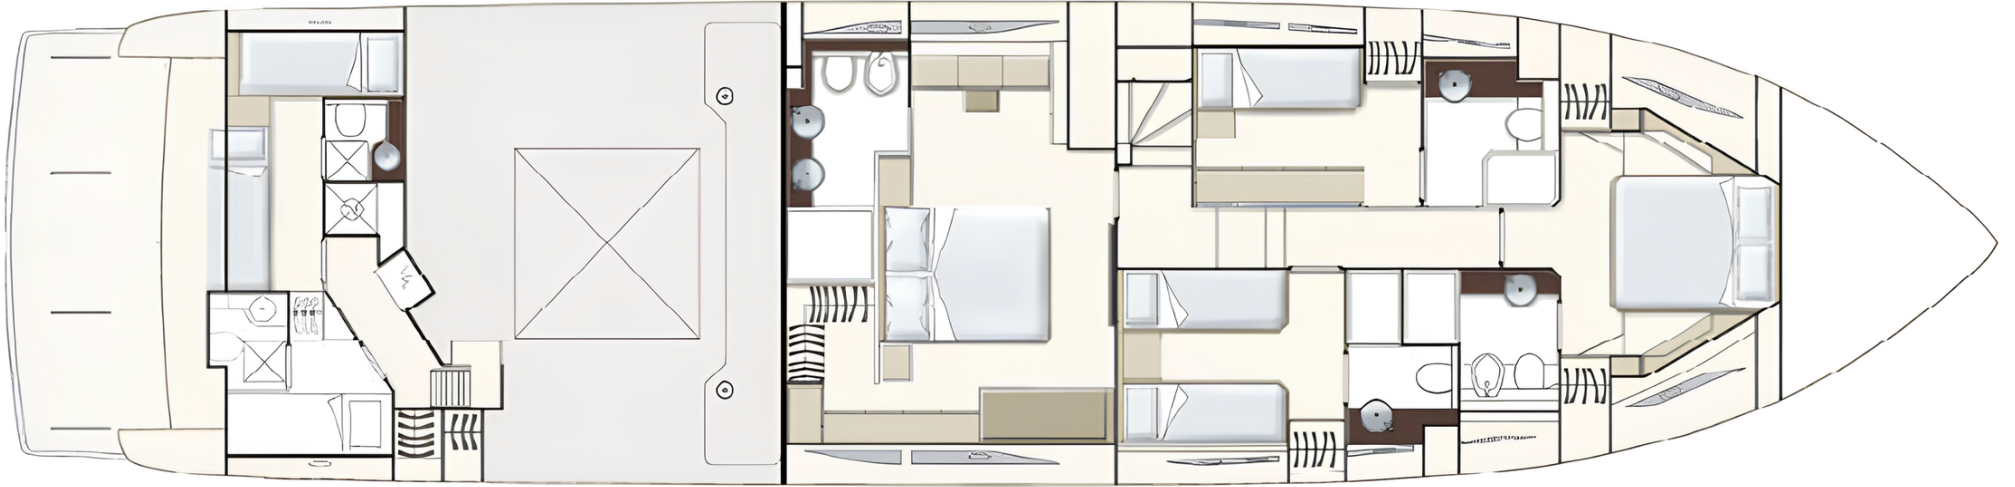

GUEST BATHROOM

M/Y ASTRID

General Arrangement

PROFILE

FLYBRIDGE

MAIN DECK

LOWER DECK

KIRILL KUATOV