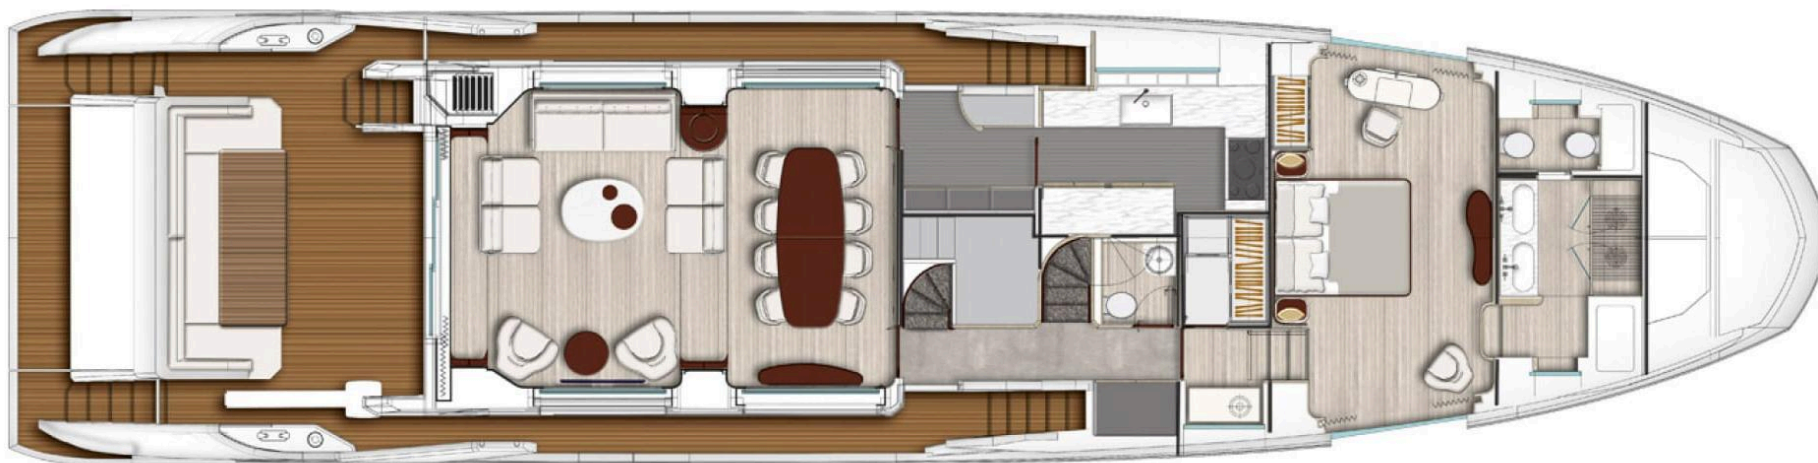

Accommodation is arranged for up to 10 guests in five en-suite cabins, including a spacious full-beam owner's suite on the main deck and four guest cabins below. This versatile layout is equally well suited to private family cruising and commercial charter operations. Expansive panoramic glazing, an open-plan interior and recent cosmetic updates - including new carpeting, refurbished flooring and refreshed furnishings - create an atmosphere that feels bright, contemporary and exceptionally welcoming.

# General Arrangement

---

---

---

FLYBRIDGE

MAIN DECK

---

---